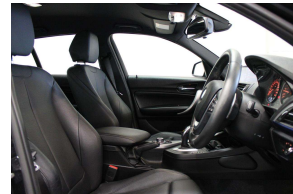

2013 BMW M135i Motorsport 315hp

VEHICLE INFORMATION

Cash Price

Includes GST,
Registration &
Licensing

$29,990

Finance may be available on this vehicle. Ask one of our friendly staff for more information.

Gain peace of mind with Mechanical Breakdown Insurance. Ask us how.

Body

4 door, Hatchback

Odometer

75,500 km

Engine

2970 cc

Fuel Type

Petrol

Transmission

Automatic

Wheels

-

VIN

WBA1B72060J776760

Reg No.

NKW784

Ext Colour

Black

History

Ex-Overseas

Seats

5 seats, Leather

Interior

Black, Leather

Audio

-

Stock ID

1555

Exterior Features

Interior Features

Mechanical Features